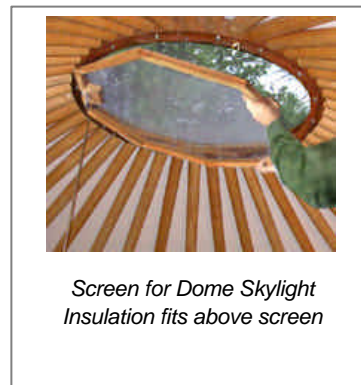

Door Styles

Steps

The white door above features an opening window, with shatter-proof glass and an insect screen.

White Steel Doors are “Evergreen”. They are also available in different colours.

The golden oak are textured wood-grain fibreglass “Oakcraft”.

French Doors also feature shatter-proof glass.

Please inquire for prices and more details.

Prices are subject to change.

We are proud of our quality products – they are built to last! As an example, we use “Wind and Snow Load” straps to attach **EVERY** rafter to the center ring... and that’s a total of 50 rafters in a 28ft. yurt!